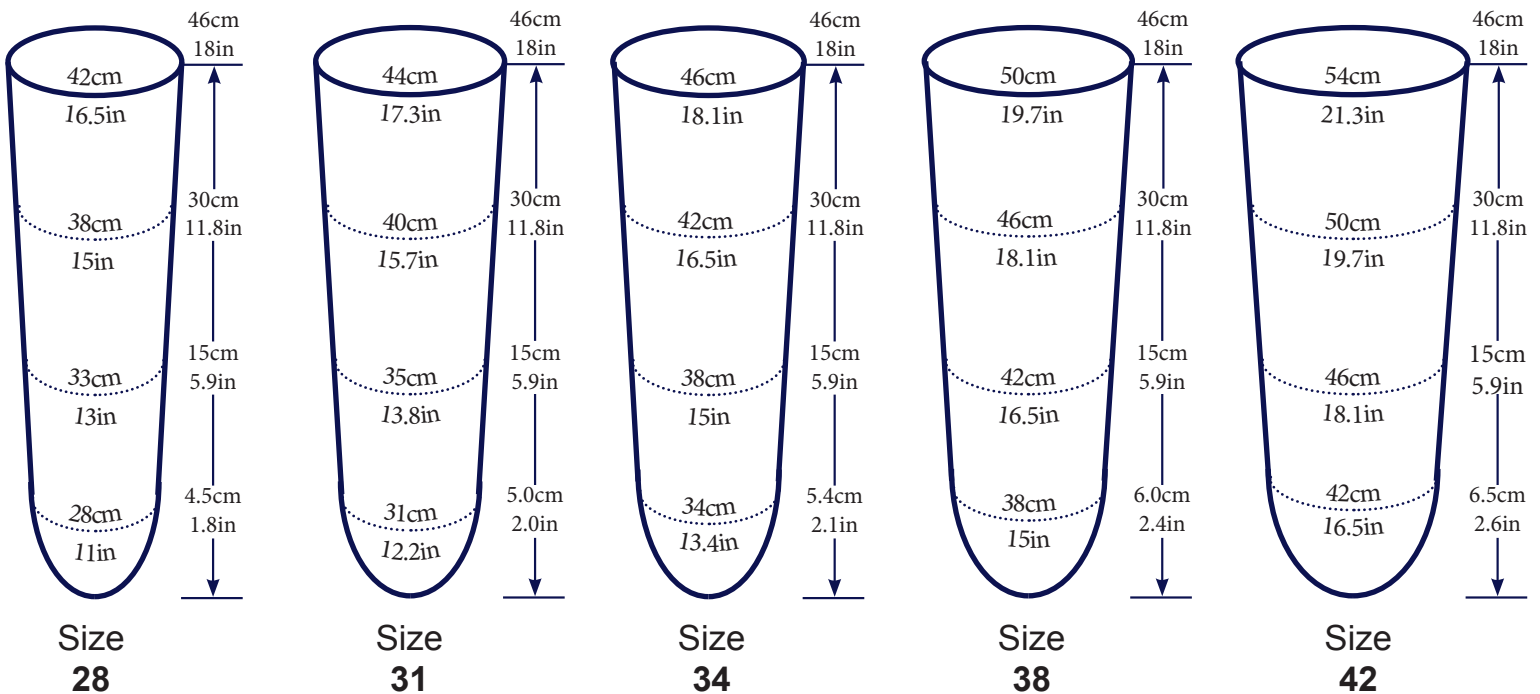

ENCORE V™

GEL LINER

Size Chart

All liners are 46cm (18 inches) in length