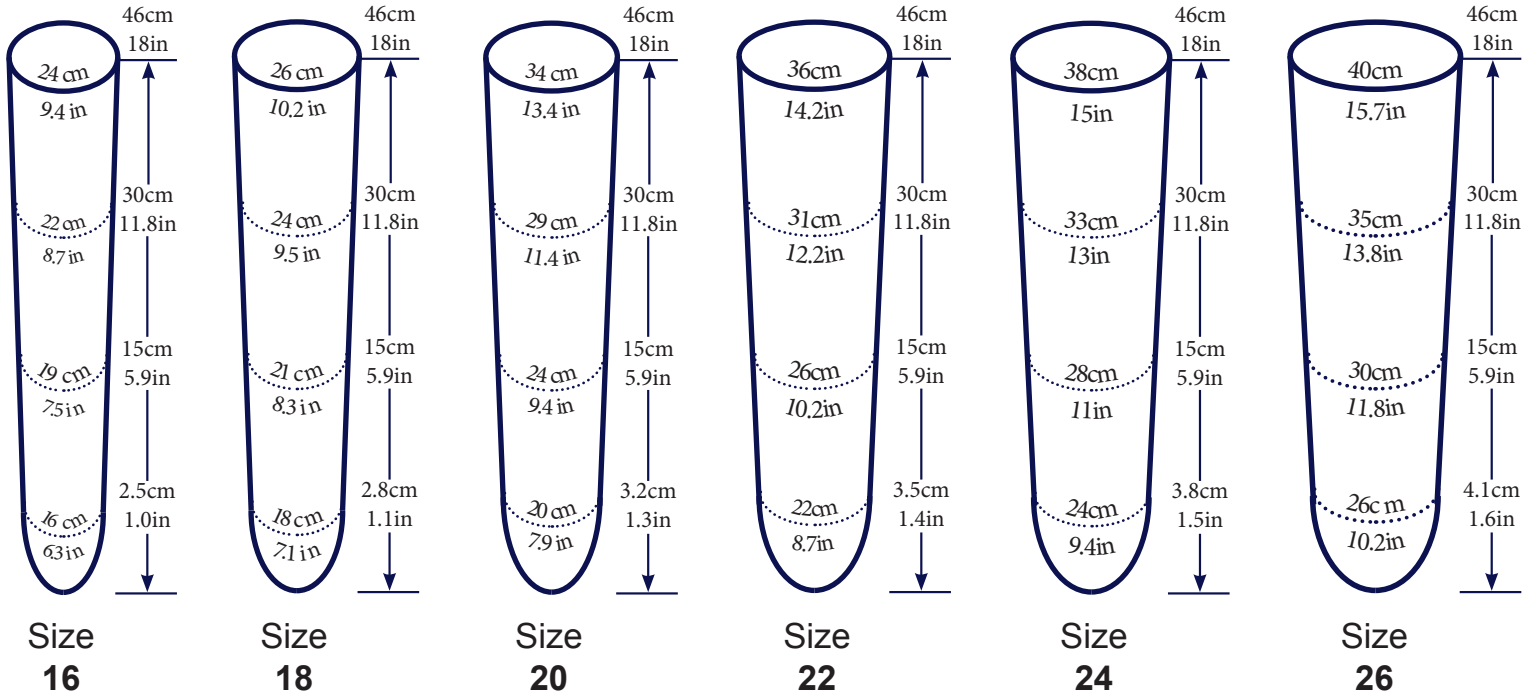

ENCORE V™

GEL LINER

Size Chart

All liners are 46cm (18 inches) in length